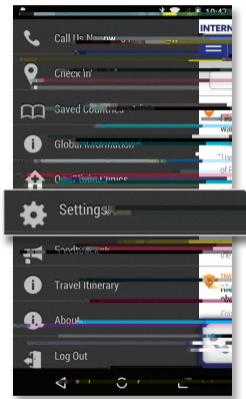

# ASSISTANCE APP

FOR SMART PHONES  
QUICK USER GUIDE

WORLDWIDE REACH. HERE

☰  
Settings > Information >  
Membership Benefits

☰ relevant information  
activate  
Push Location